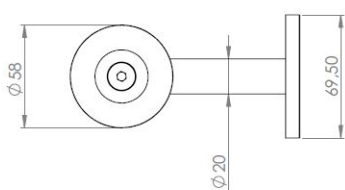

PRODUCT SHEET

Description:

Canopy Glass/Wall Corner Connector SS316, 6+6mm VSG Glass ø14mm Bore, Max Glass Size 750 x 1500 mm. Rod Connector M10

Item number:

22.10.500-2

Units	Box	Carton	HS Code	Barcode
Pcs.	5	10	8302419000	 5704866500005