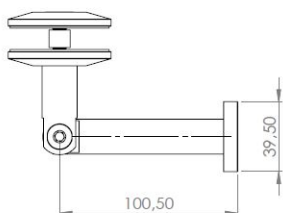

PRODUCT SHEET

Description:

Canopy Glass/Wall Corner Connector SS316, 6+6mm VSG Glass ø14mm Bore, Max Glass Size 750 x 1500 mm. Rod Connector M10

Item number:

22.10.500-2

Units	Box	Carton	HS Code	Barcode
Pcs.	5	10	8302419000	 5704866500005