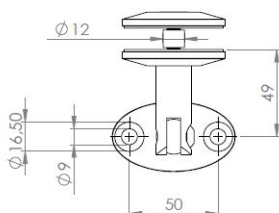

PRODUCT SHEET

Description:

Canopy Glass/Wall Corner Connector SS316, 6+6mm VSG Glass ø14mm Bore, Max Glass Size 750 x 1500 mm. Rod Connector M10

Item number:

22.10.500-2

Units	Box	Carton	HS Code	Barcode
Pcs.	5	10	8302419000	 5704866500005